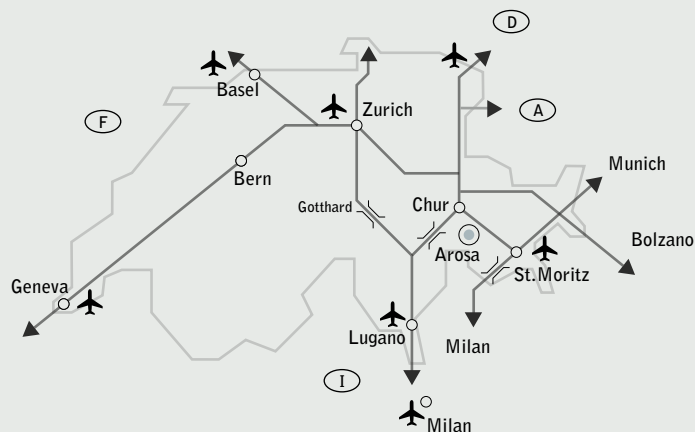

## HOW TO GET HERE

Zurich Airport (160 km/99 miles): 3 hours by train, 2.5 hours by car

TSCHUGGEN GRAND HOTEL – Tschuggentorweg 1 – 7050 Arosa – Switzerland  
 Tel. +41 81 378 99 99 – info@tschuggen.ch – www.tschuggen.ch  
 Member of Tschuggen Hotel Group