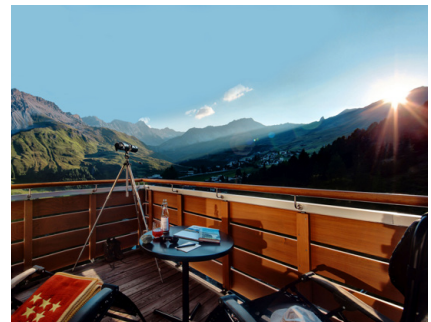

## FACTS & FIGURES

The Tschuggen Grand Hotel, one of the most exceptional five-star luxury hotels in Switzerland, delights its guests in the heart of the Grisons mountains almost throughout the year by its luxury, elegance and interior furnishings that are both colourful and full of surprises. With the Tschuggen Bergoase designed by the Swiss star architect Mario Botta, the Tschuggen Grand Hotel has not only created an unmistakable visual landmark, but also redefined the much-used term wellness.